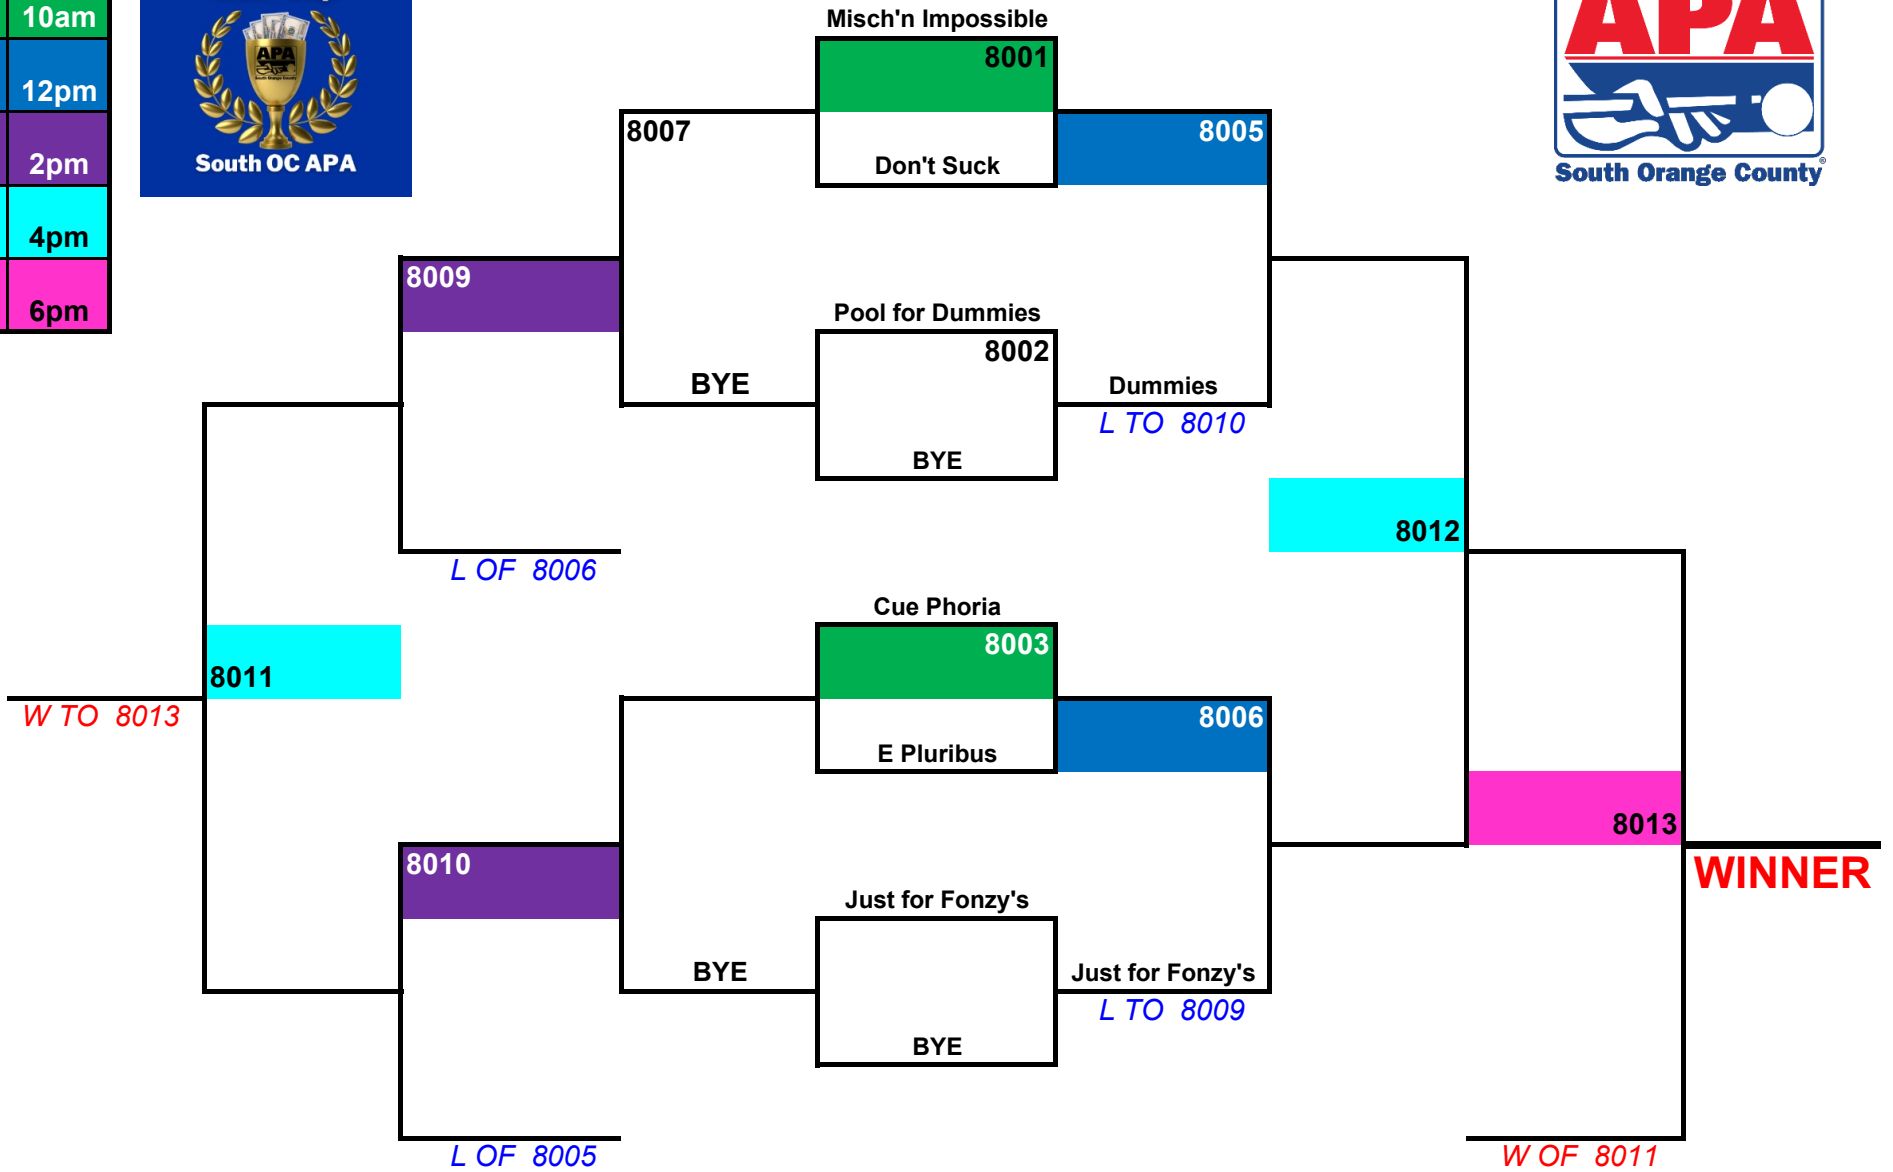

SAT	10am
SAT	12pm
SAT	2pm
SAT	4pm
SAT	6pm

Modified-Single Elimination: 8-1